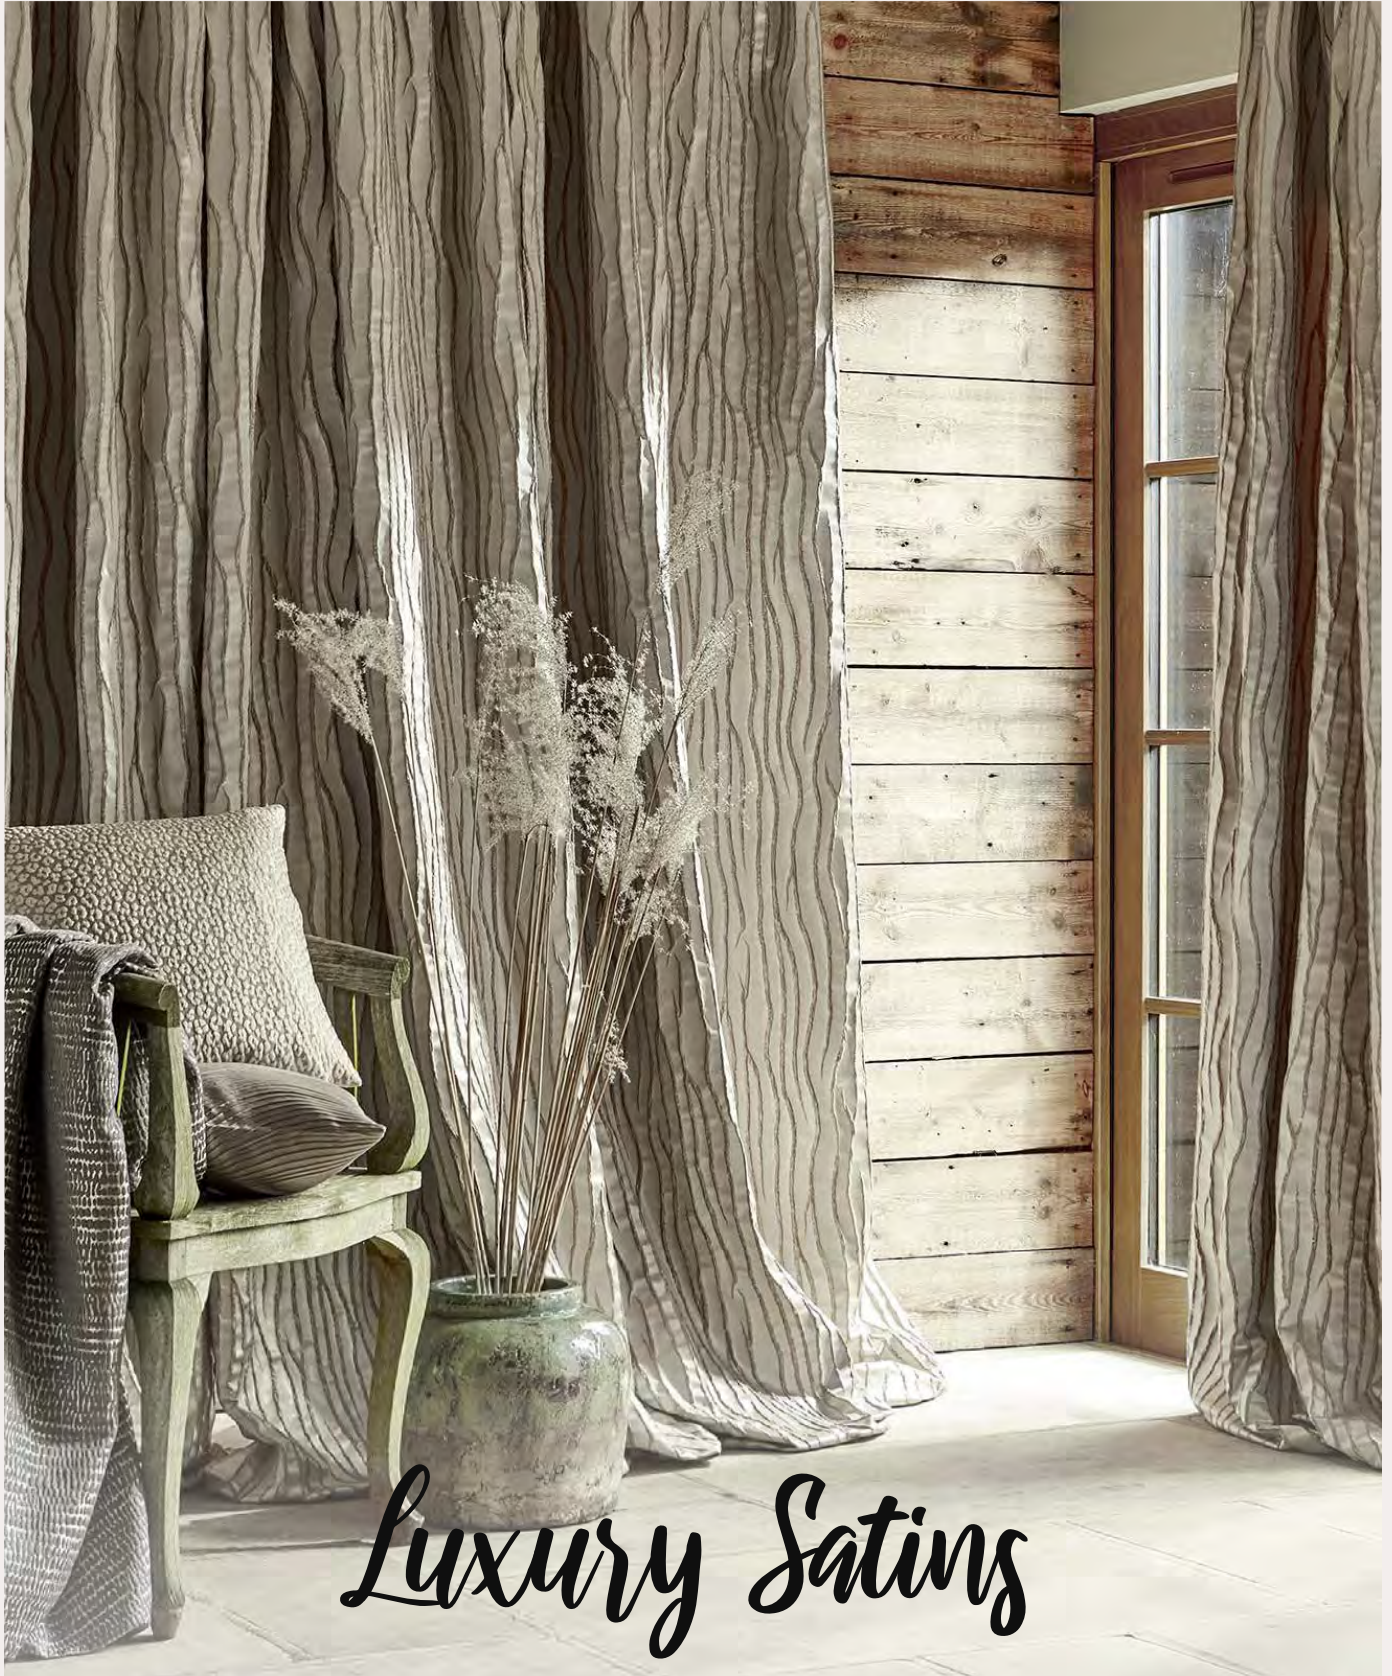

DECOR® AURA

Luxury Satins

DISTRIBUTED BY
Home ideas™

PALATIAL SATIN TEXTURES